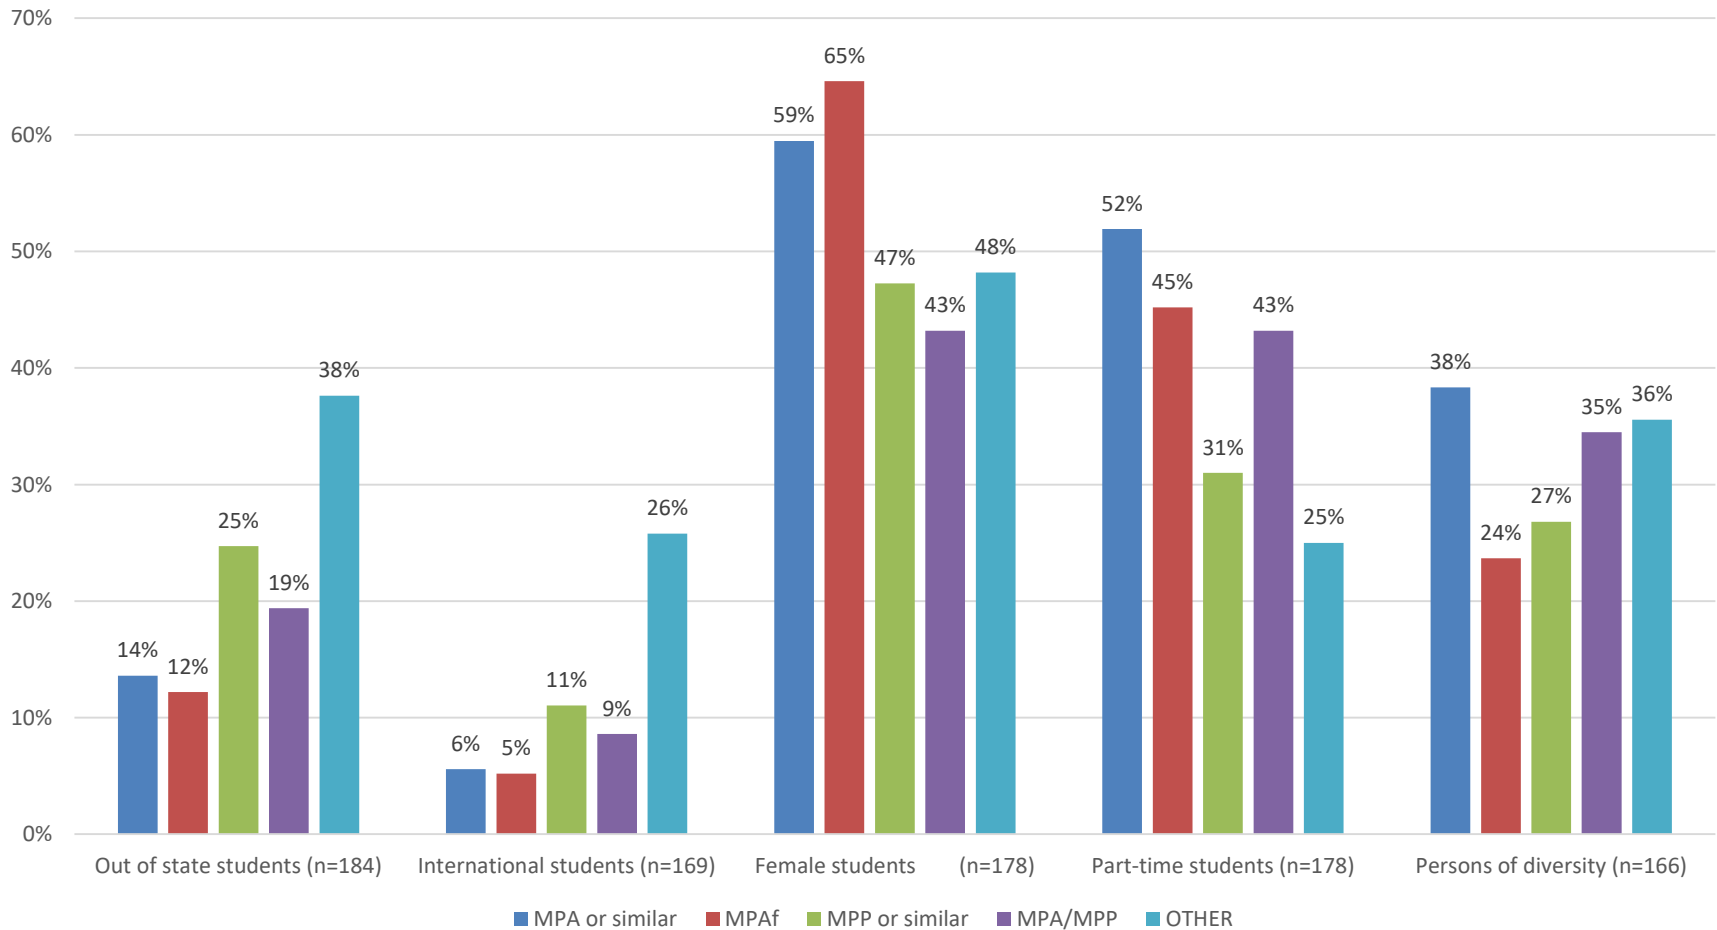

NASPAA*DataCenter*

Data & Insight in Public Affairs Education

2017-2018 Annual Data Report Results

NASPAA Annual Conference 2019

Los Angeles, CA

Data visualization by:
Alex Minkoff, Project Assistant

Enrollment

	2016-2017	2017-2018
Total Enrollment:	20,937 students	22576 students
Average Program:	116 students	123 students
Median Program:	85 students	72.5 students
Range:	17-1070 students	9-1183 students
Program's reporting:	180 programs	219 programs

Average % of Enrollment by Type of Degree

AY 17-18 Degrees Awarded

7387 graduates

- Average program: 43 graduates
- Median program: 26 graduates
- Range: 0-281 graduates

Employment 6 months after Graduation