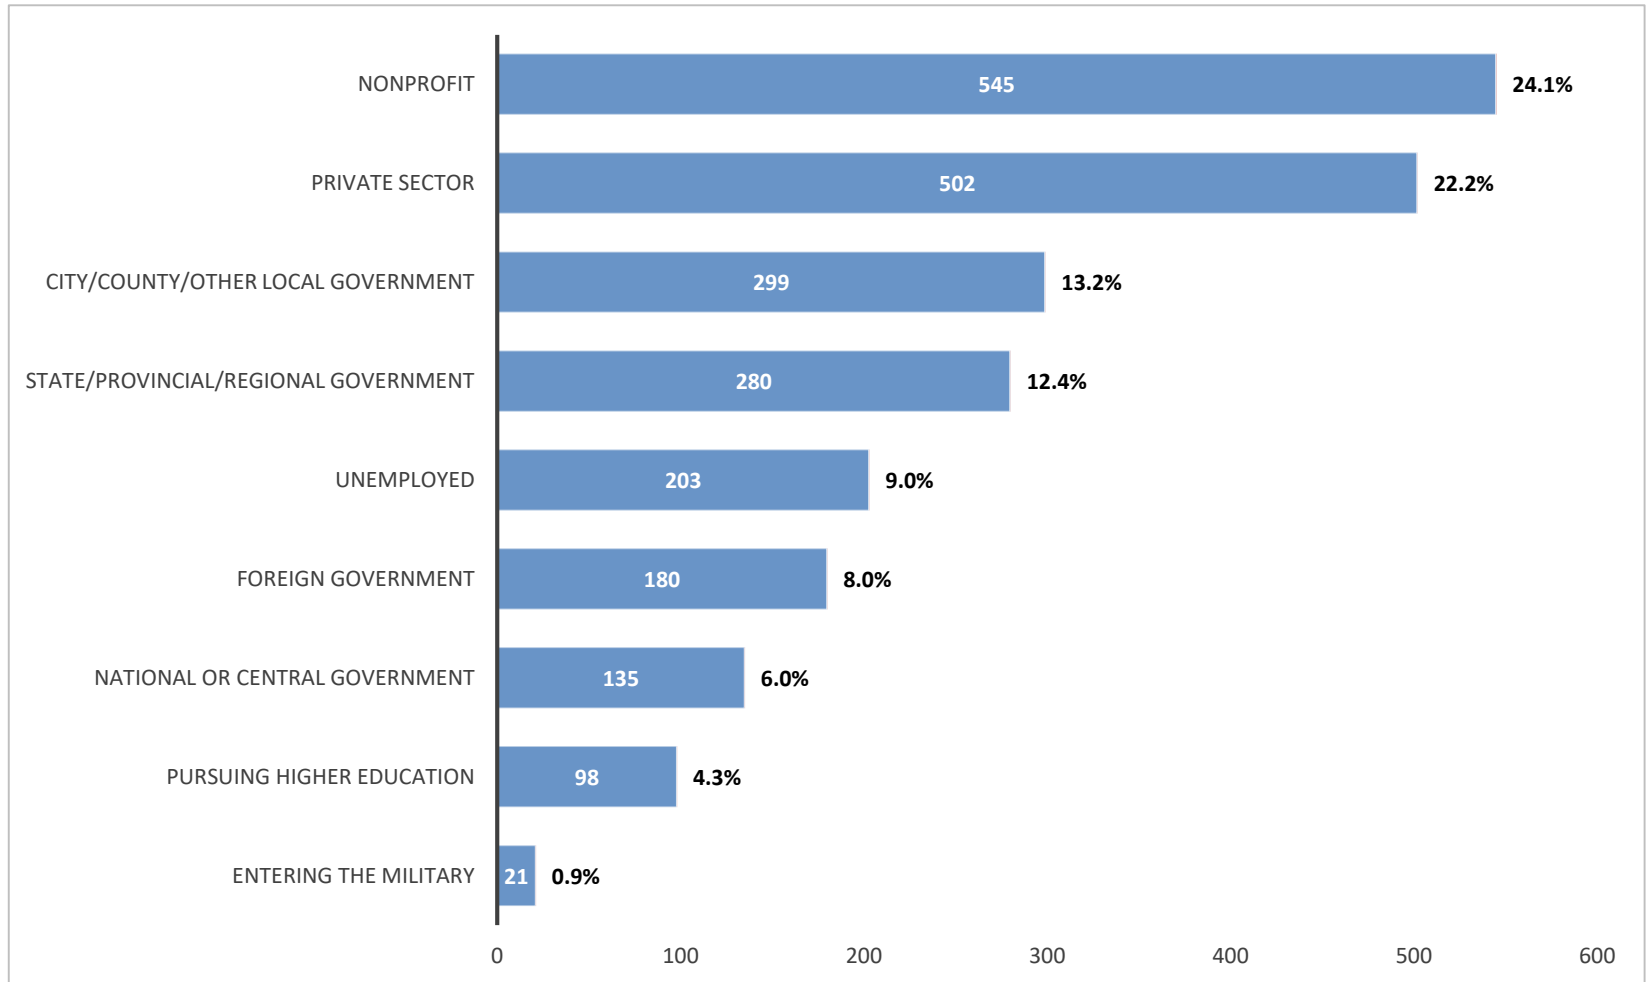

	2016-2017	2017-2018
Total Enrollment:	20,937 students	22576 students
Average Program:	116 students	123 students
Median Program:	85 students	72.5 students
Range:	17-1070 students	9-1183 students
Program's reporting:	180 programs	219 programs

Average % of Enrollment by Type of Degree

AY 17-18 Degrees Awarded

7387 graduates

- Average program: 43 graduates
- Median program: 26 graduates
- Range: 0-281 graduates

Employment 6 months after Graduation