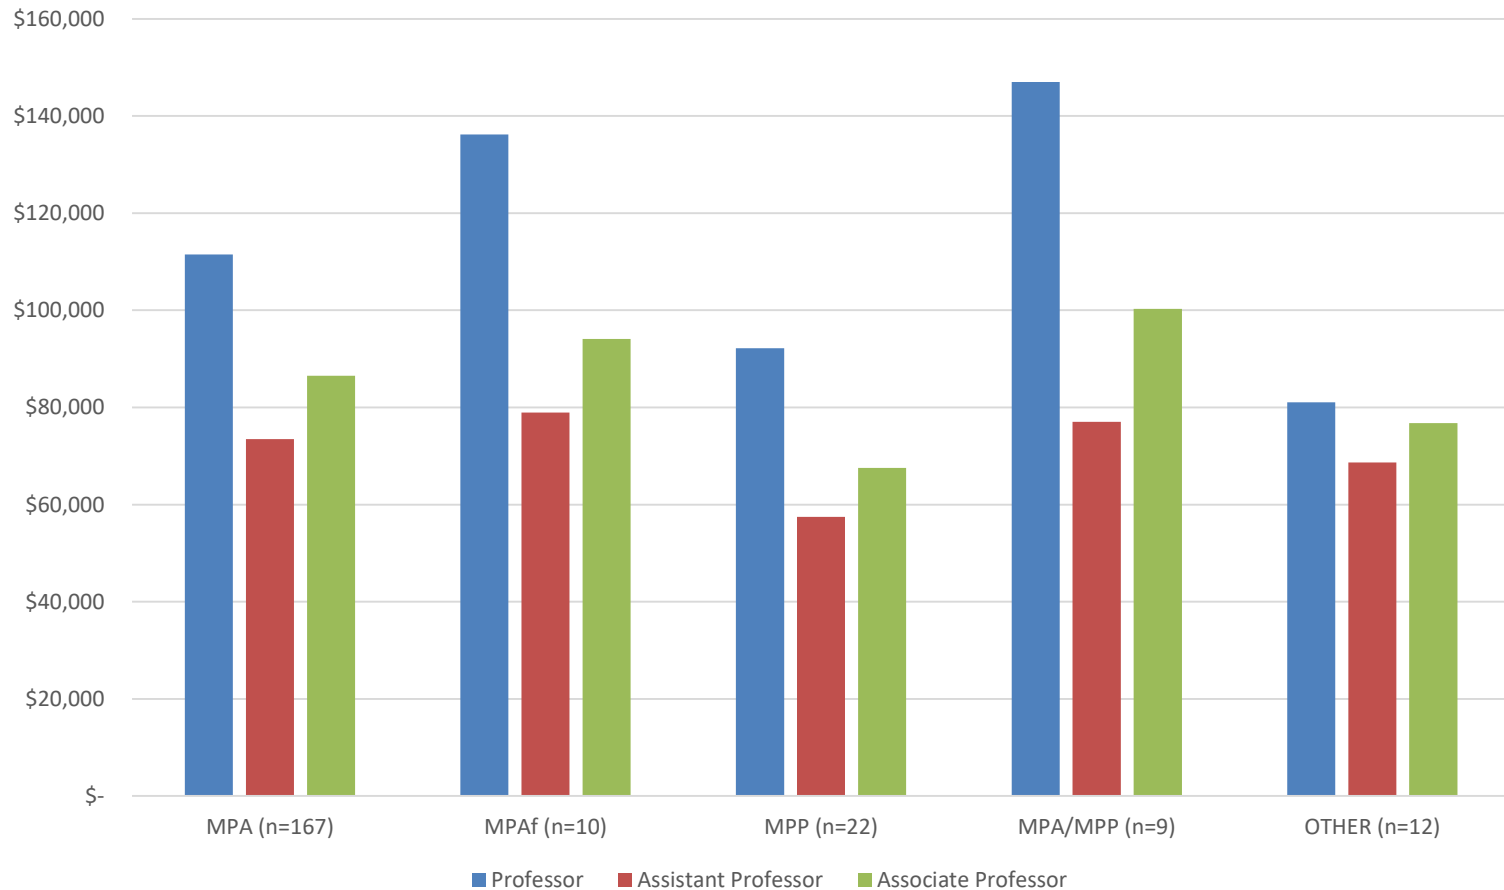

Average Median Salary by Position and Program Type