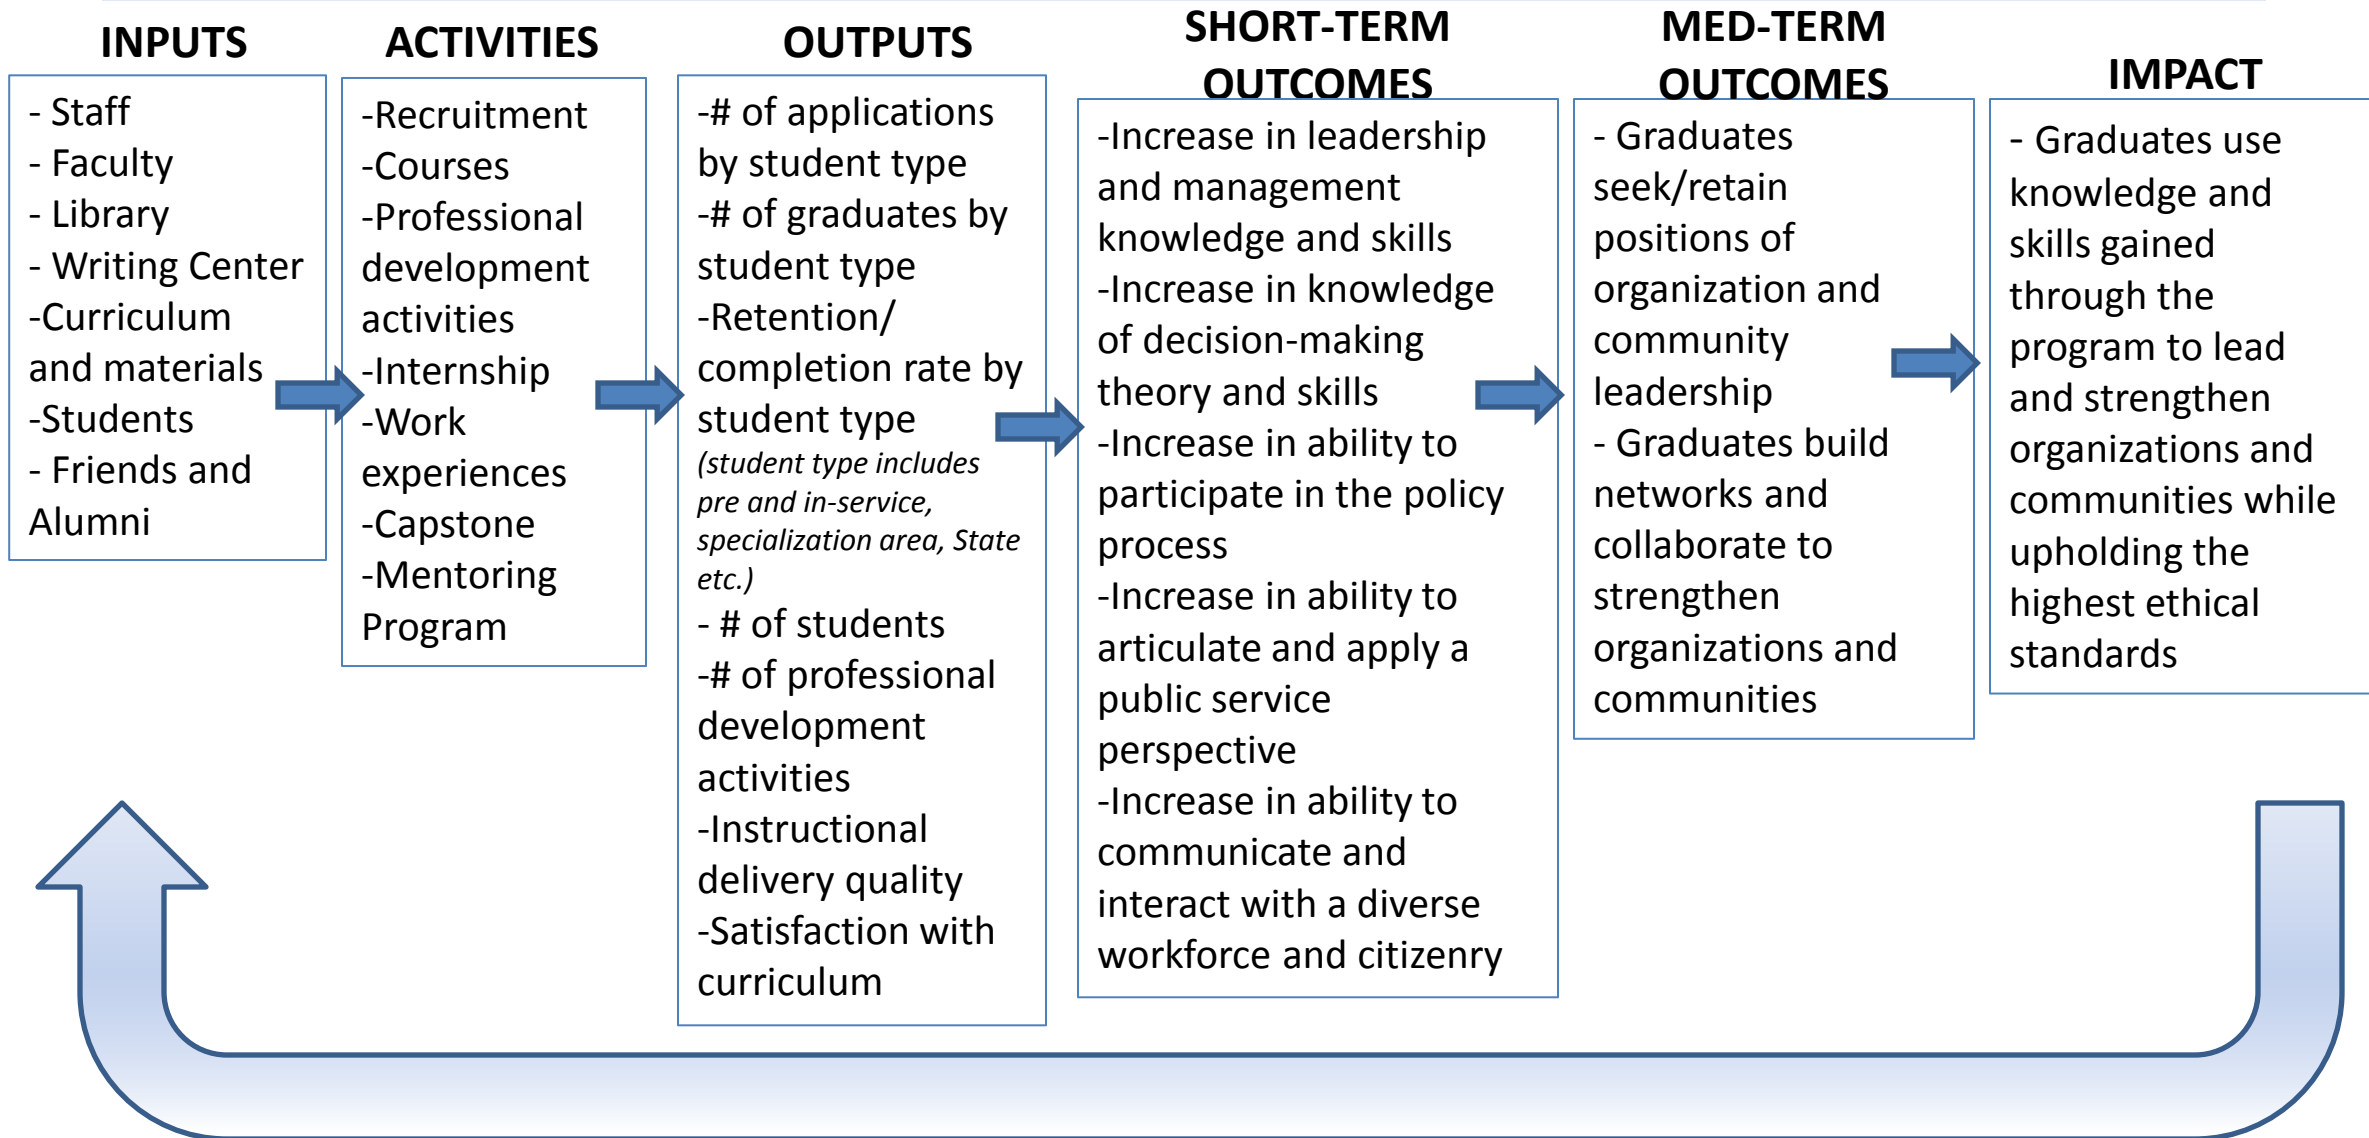

MASTER OF PUBLIC ADMINISTRATION PROGRAM LOGIC MODEL

Context and Assumptions: This logic model is situated in Northern Illinois. It assumes (a) strong support from the university administration for the Division of Public Administration and its internship program and (b) vitality of local government career opportunities in the area.